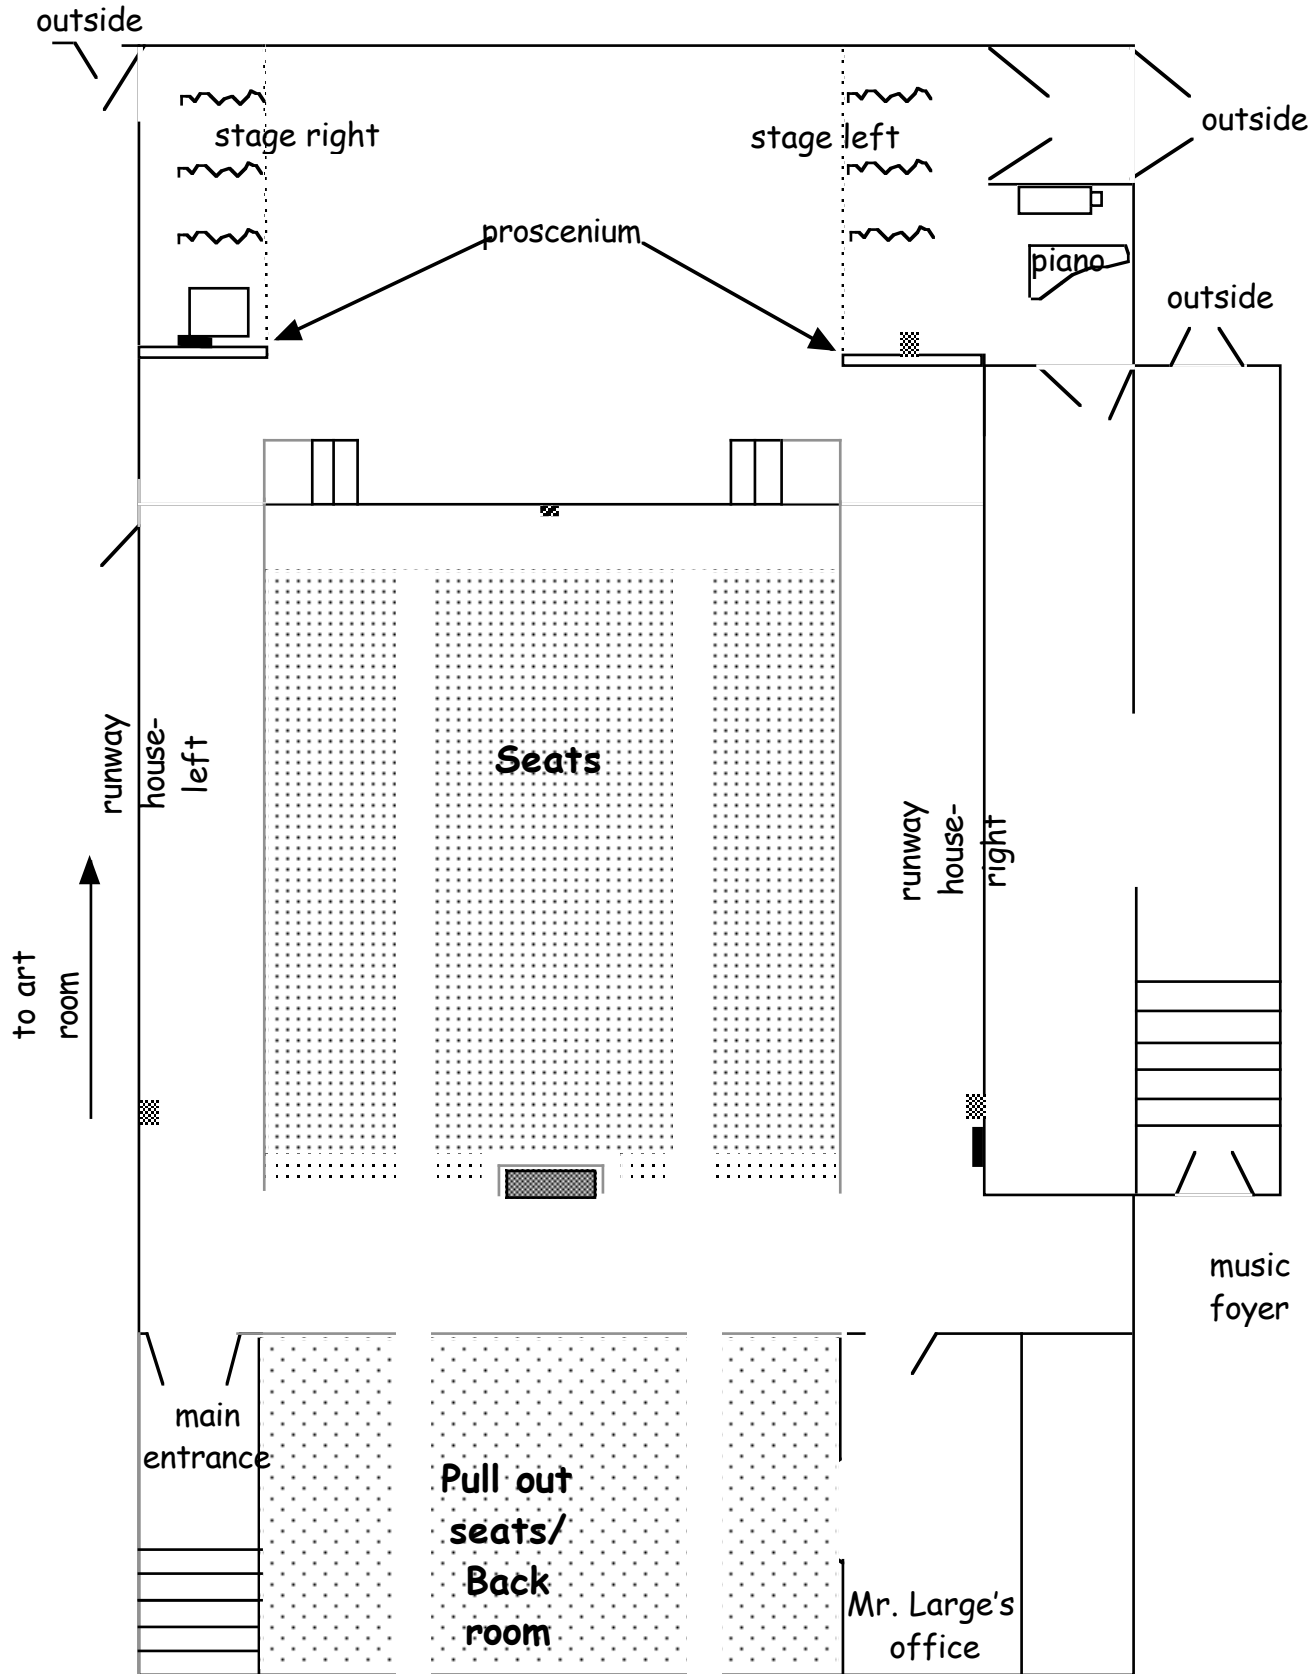

WMS THEATRE

Not to scale

LABEL THE FOLLOWING WITH THEIR LOCATIONS IN THE THEATRE

- | | | |
|--|--|-------------------------------------|
| <input type="checkbox"/> look box | <input type="checkbox"/> light box | <input type="checkbox"/> sound rack |
| <input type="checkbox"/> runner light switch | <input type="checkbox"/> the <u>three</u> house light switches | |
| <input type="checkbox"/> mixer board location | <input type="checkbox"/> mic output to mixer from snake | |
| <input type="checkbox"/> draw in the snake that runs through the walls | | |
| <input type="checkbox"/> mic input to snake from stage mics | : | |